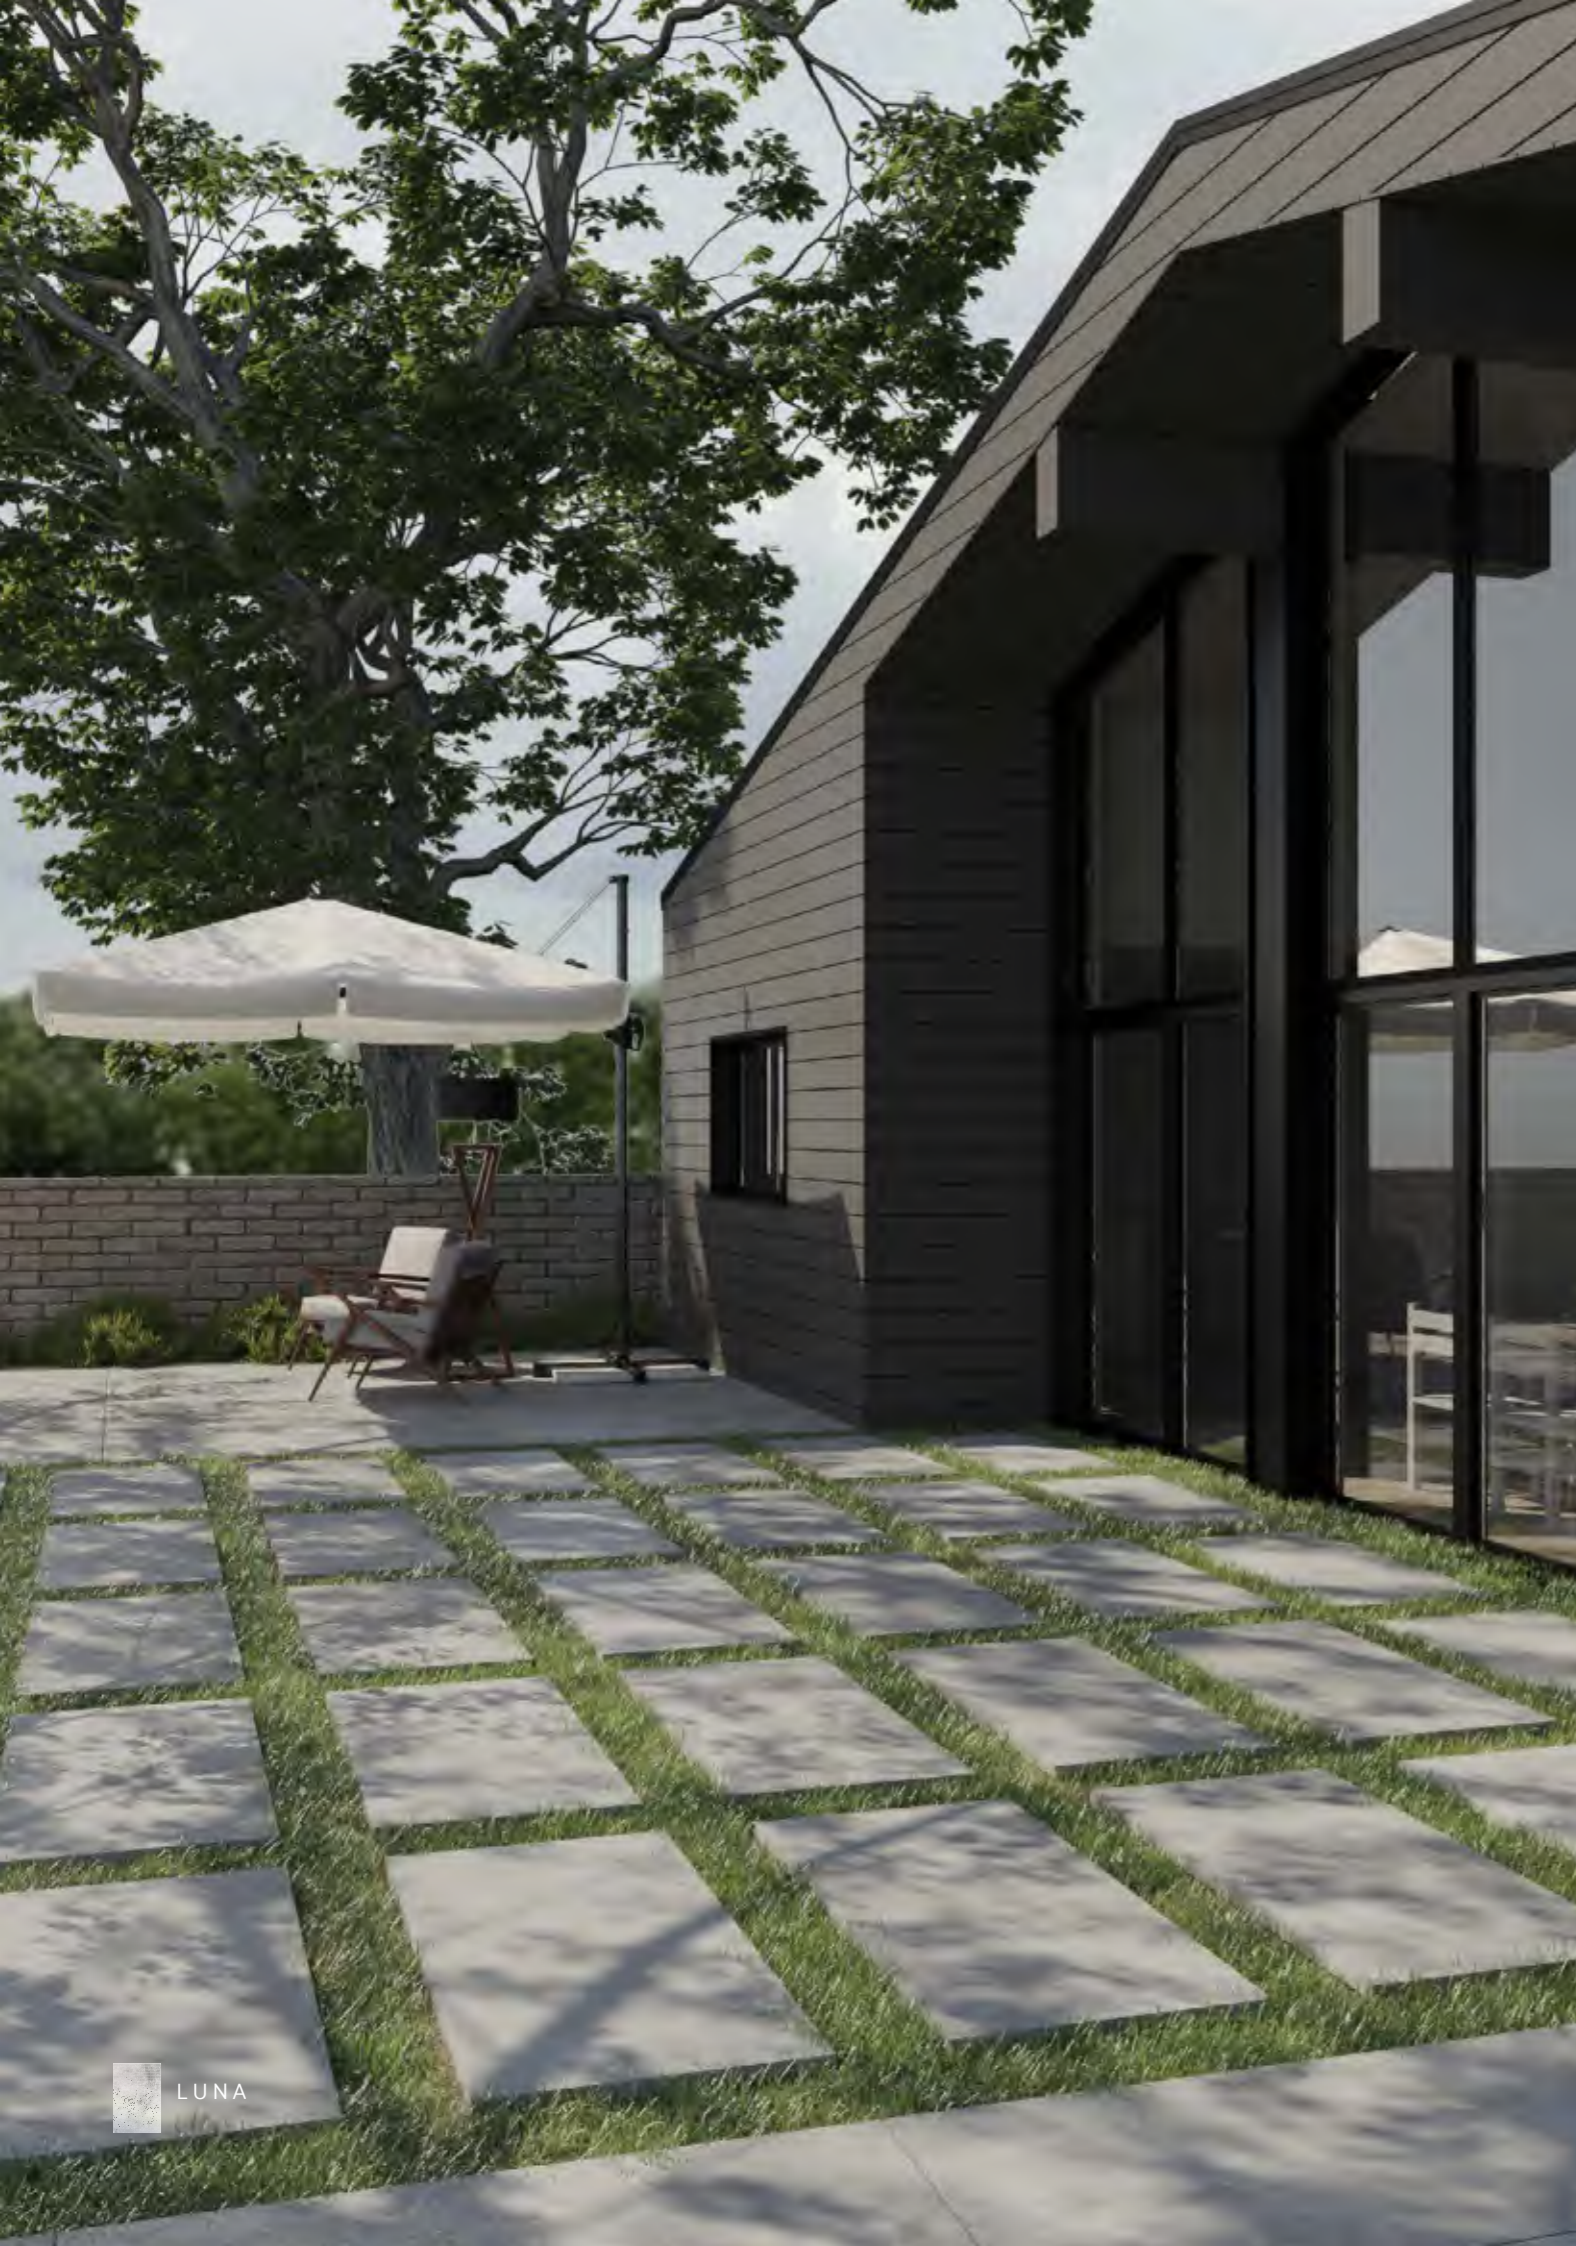

CONCRETE LOOK

Luna

Mat / Matte
60x120cm / 80x80cm / 60x90cm / 60x60cm / 30x120

Kalınlık / Thickness
20mm

Ash
60x120 / 24"x48"

6 Faces

Cool Grey
60x120 / 24"x48"

6 Faces